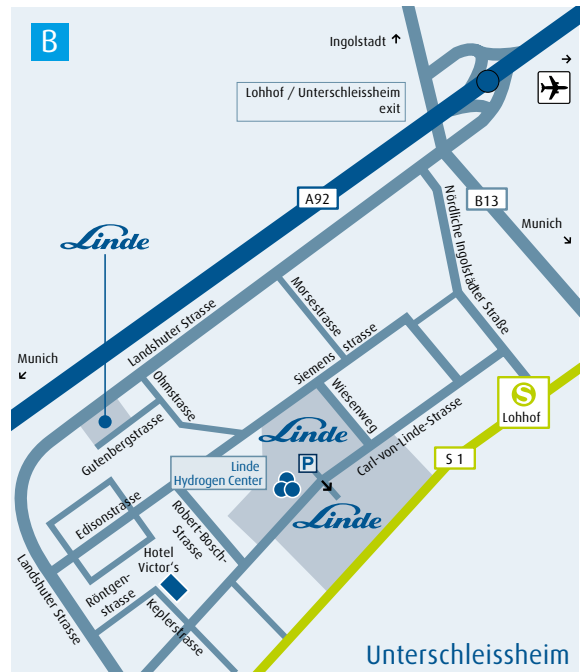

# Linde locations in the Munich area, Germany

**Linde GmbH, Gases Division**  
Seitnerstrasse 70, 82049 Pullach, Germany  
Phone +49 89 7446-0, [info@linde-gas.com](mailto:info@linde-gas.com), [www.linde-gas.com](http://www.linde-gas.com)

**Linde GmbH, Linde Office Center (LOC) and Linde Engineering**  
Dr.-Carl-von-Linde-Strasse 6-14, 82049 Pullach, Germany  
Phone +49 89 7445-0, [info@linde-le.com](mailto:info@linde-le.com), [www.linde-engineering.com](http://www.linde-engineering.com)

**Anfahrt Besucherparkplatz / Visitor parking directions**  
Wolfratshäuser Strasse 138  
82049 Pullach, Germany

**Linde GmbH, Gases Division / Linde Hydrogen Center**  
Carl-von-Linde-Strasse 25, 85716 Unterschleissheim, Germany  
Phone +49 89 31001-0, [www.linde.com/hydrogen](http://www.linde.com/hydrogen)